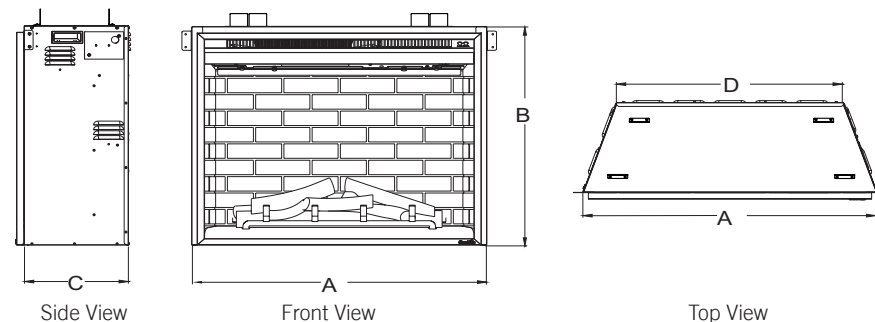

Dimensions

Dimensions above are in inches. Reference dimensions only. We recommend measuring individual units at installation. Refer to installation manual for detailed specifications on installing this product. SimpliFire reserves the right to update units periodically.