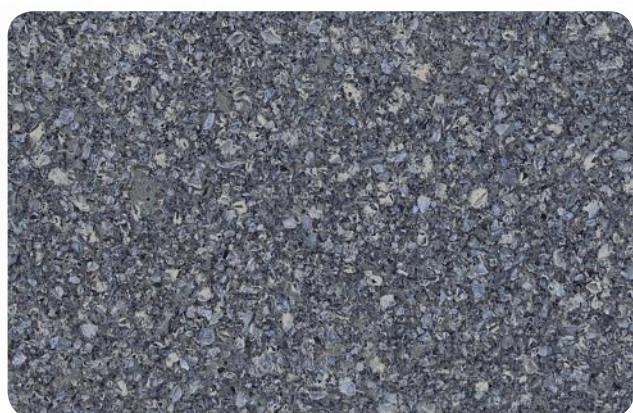

Quartz Countertops Customer Disclaimer

Cambria Menai, Minera, Parys, and Rosslyn are all unique members of Cambria's **Jewel Collection**. These special quartz designs have aesthetics found only in nature that originate from minerals in the earth's crust. In that spirit, each of these distinctive and treasured designs have surface deviation to the touch and appearance. Our desire, and the market demand for these looks compel us to offer them to you as they are - naturally dominated in free flowing quartz crystals.

PARYS

Purchaser acknowledges the information regarding these specific products and agrees to all standard terms and operating procedures regarding the fabrication of these Cambria quartz products.

Signature: _____ Date: _____