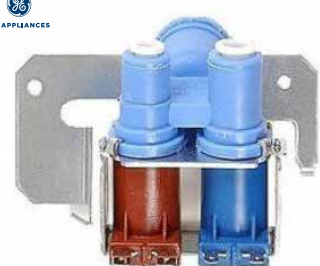

$49⁵⁹ WR57X10032
Water Inlet Fill Valve