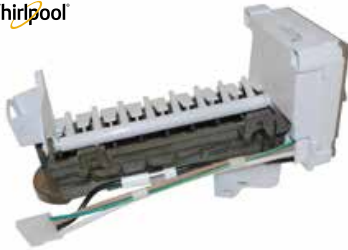

PRODUCT DIMENSIONS:

Height: 65⁷/₈
Width: 29³/₄
Depth: 31³/₈

ONLY \$640

Prices good through July 31, 2019

SPRING REFRIGERATION PARTS SALE

Prices good through July 31, 2019

Whirlpool®

\$59.90 WPW10190965
Ice Maker